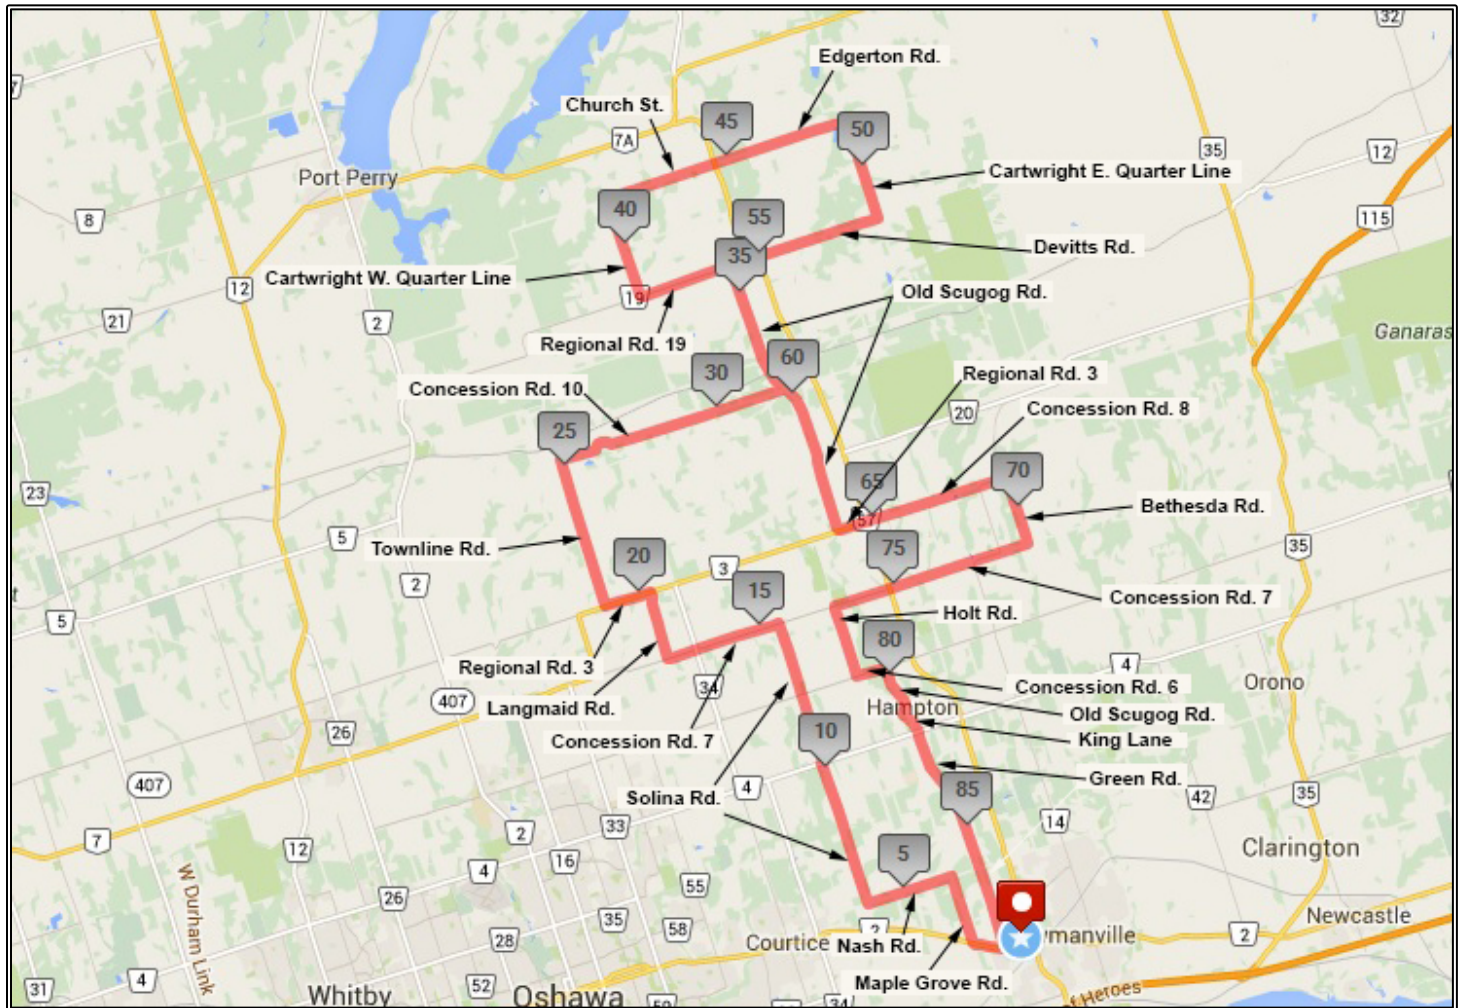

DURHAM 89 KM, ELEVATION GAIN 890 M

Start – Garnet B. Rickard Recreation Complex

Turn left onto Clarington Blvd.	0.2 km
Turn right onto Hwy. 2	0.3 km
Turn right onto Maple Grove Rd.	1.6 km
Turn left onto Nash Rd.	3.6 km
Turn right onto Solina Rd.	6.1 km
Turn right onto Taunton Rd.	10.3 km
Turn left onto Solina Rd.	10.3 km
Turn right onto Concession Rd. 6	12.3 km
Turn left onto Solina Rd.	12.3 km
Turn left onto Concession Rd. 7	14.4 km
Turn right onto Langmaid Rd.	17.7 km
Turn left onto Regional Rd. 3	19.7 km
Turn right onto Townline Rd.	21.0 km
Turn right onto Concession Rd. 10	25.3 km
Turn left onto Old Scugog Rd.	32.0 km
Burketon: Food/Water: Karis-Jo's Diner	32.0 km
Turn left onto Regional Rd. 19	35.9 km
Turn right onto Cartwright W. Quarter Line	38.6 km
Turn right onto Church St.	41.5 km
Blackstock: Water: Penny's Mini Mart	44.2 km
Church turns into Edgerton Rd. @ Regional Rd. 57	44.7 km
Turn right onto Cartwright E. Quarter Line	48.6 km
Turn right onto Devitts Rd.	51.5 km
Devitts Rd. turns into Regional Rd. 19 @ Regional Rd. 57	55.3 km

Turn left onto Old Scugog Rd.	55.9 km
Burketon: Water: Karis-Jo's Diner	59.6 km
Turn left onto Regional Rd. 3	64.0 km
Enniskillen: Water: General Store	64.0 km
Reg. Rd. 3 turns into Con. Rd. 8 @ Reg. Rd. 57	64.8 km
Turn right onto Bethesda Rd.	69.0 km
Turn right onto Concession Rd. 7	71.0 km
Tyrone: Water: Byams General Store	72.0 km
Turn left onto Holt Rd.	76.7 km
Turn left onto Concession Rd. 6	78.8 km
Turn right onto Old Scugog Rd.	79.6 km
Turn right onto Millstream St.	80.8 km
Hampton: Water: Hampton General Store	80.8 km
Turn left onto King Lane	81.2 km
King Lane turns into Green Rd. @ Taunton Rd.	81.8 km
Turn left onto Stevens Rd.	88.2 km
Turn right onto Clarington Blvd.	88.6 km
Turn left onto Uptown Ave.	88.7 km
Finish - Garnet B. Rickard Recreation Complex	88.8 km