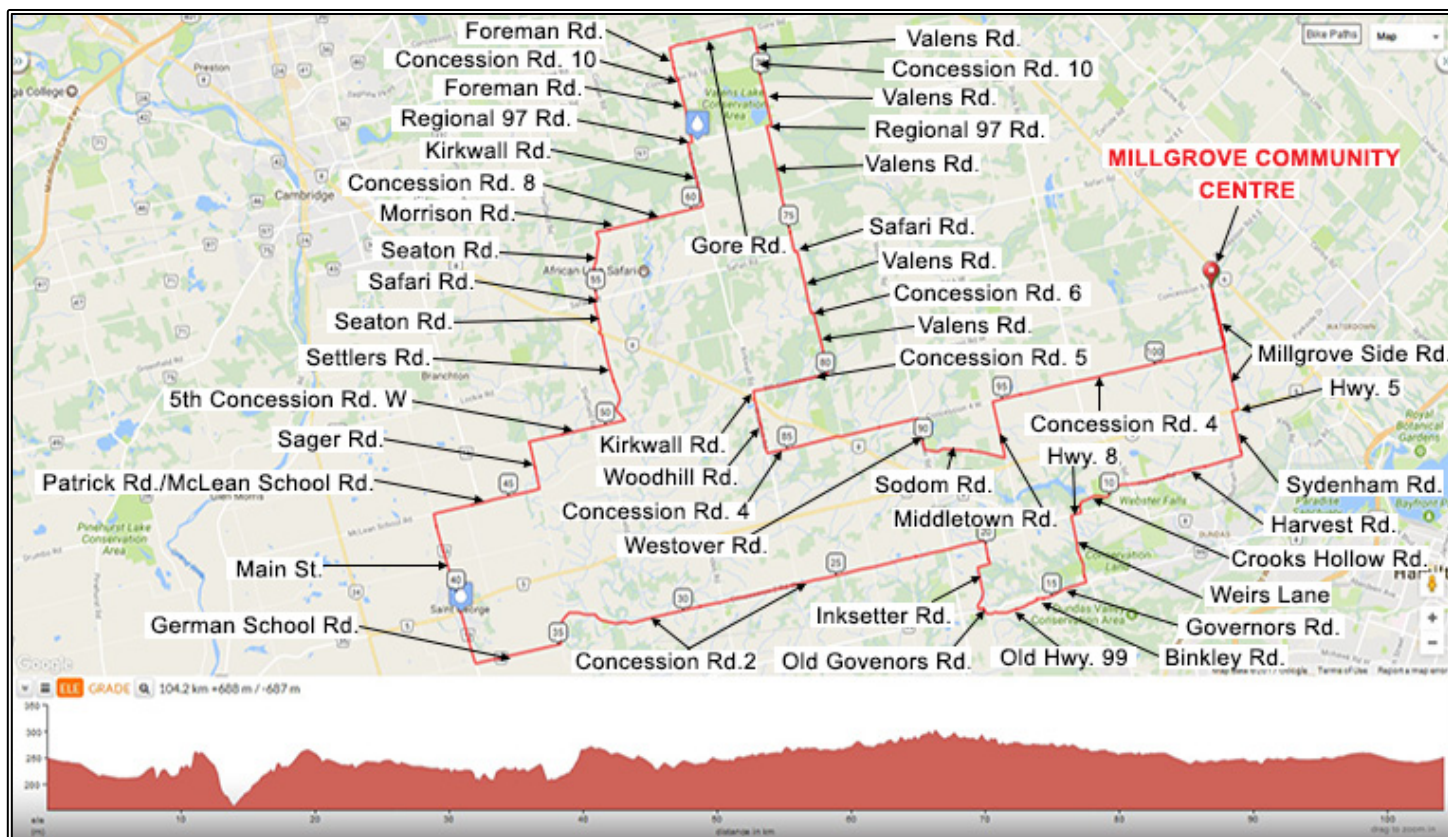

MILLGROVE 104 KM, ELEVATION GAIN 768 M

Cue Sheet

Start – Millgrove Community Centre	0.0 km		
Turn right out of Parking Lot	0.0 km	Continue onto Concession Rd. 8	58.0 km
Turn right onto Hwy. 5	3.9 km	Turn left onto Kirkwall Rd.	60.4 km
Turn left onto Sydenham Rd.	4.1 km	Turn right onto Regional 97 Rd.	62.4 km
Veer right to stay on Sydenham Rd.	5.5 km	WATER AVAILABLE ON REGIONAL 97 RD.	62.6 km
Continue onto Harvest Rd.	5.8 km	(about 200 m east of Foreman Rd.)	
Continue onto Crooks Hollow Rd.	9.4 km	Turn left onto Foreman Rd.	62.6 km
Turn right onto Regional Rd. 8	11.3 km	Turn left onto Concession Rd. 10	64.6 km
Turn left onto Weirs Lane	11.6 km	Turn right onto Foreman Rd.	64.7 km
Turn right onto Governors Rd.	13.8 km	Turn right onto Gore Rd.	65.7 km
Turn left onto Binkley Rd.	15.5 km	Turn right onto Valens Rd.	68.4 km
Turn right onto Old Hwy. 99	15.6 km	Continue onto Concession Rd. 10	69.5 km
Turn left onto Governors Rd.	16.9 km	Turn left onto Valens Rd.	69.6 km
Turn right onto Old Governors Rd.	17.3 km	Turn right onto Regional 97 Rd.	71.6 km
Turn right onto Inksetter Rd.	17.6 km	Turn left onto Valens Rd.	71.8 km
Turn left onto Concession Rd.2	20.1 km	Turn left onto Safari Rd.	75.8 km
Turn right onto German School Rd.	34.9 km	Turn right onto Valens Rd.	75.9 km
Turn right onto Main St.	37.7 km	Turn left onto Concession Rd. 6	77.8 km
WATER AVIALABLE IN ST. GEORGE	39.3 km	Turn right onto Valens Rd.	77.9 km
Turn right onto McLean School Rd.	42.6 km	Turn right onto 5 th Concession Rd.	79.9 km
Turn left onto Sager Rd.	46.0 km	Turn left onto Kirkwall Rd.	82.3 km
Turn right onto 5 th Concession Rd.	47.5 km	Continue onto Woodhill Rd.	82.6 km
Turn left onto Settlers Rd.	50.6 km	Turn left onto Concession Rd. 4	84.4 km
Turn right to stay on Settlers Rd.	53.6 km	Turn right onto Westover Rd.	89.3 km
Continue onto Seaton Rd.	53.6 km	Turn left onto Sodom Rd.	90.3 km
Turn right onto Safari Rd.	54.7 km	Turn left onto Middletown Rd.	92.9 km
Turn left onto Seaton Rd.	54.8 km	Turn right onto Concession Rd. 4	94.7 km
Turn right onto Morrison Rd.	56.9 km	Turn left onto Millgrove Side Rd.	102.3 km
		Finish – Millgrove Community Centre	104.2 km