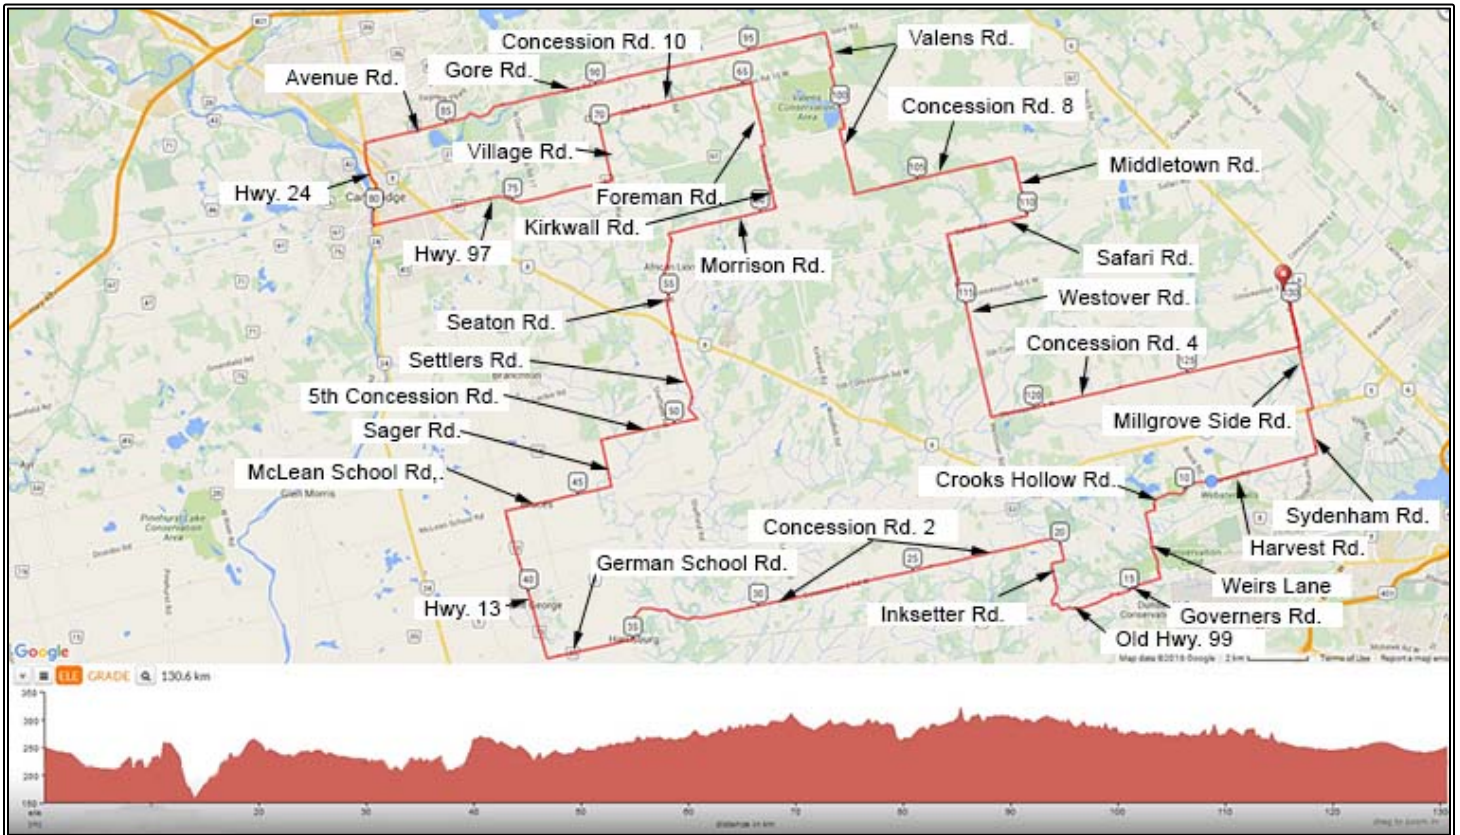

MILLGROVE 131 KM, ELEVATION GAIN 1024 M

CUE SHEET

Start – Millgrove Community Centre	0.0 km
Turn right onto Millgrove Side Rd.	0.1 km
Turn right onto Hwy. 5	4.0 km
Turn left onto Sydenham Rd.	4.2 km
Turn right to stay on Sydenham Rd.	5.6 km
Continue onto Harvest Rd.	5.9 km
Continue onto Old Brock Rd.	9.3 km
Continue onto Crooks Hollow Rd.	9.5 km
Turn right onto Regional Rd. 8	11.4 km
Turn left onto Wiers Lane	11.7 km
Turn right onto Governors Rd.	13.9 km
Turn left onto Binkley Rd.	15.6 km
Turn right onto Old Hwy. 99	15.6 km
Turn left onto Governors Rd.	17.0 km
Turn right onto Old Governors Rd.	17.4 km
Turn right onto Inksetter Rd.	17.7 km
Turn left onto Concession Rd. 2	20.2 km
Turn right onto German School Rd.	35.0 km
Turn right onto Main St./Hwy. 13	37.8 km
Turn right onto McLean School Rd.	42.7 km
Turn left onto Sager Rd.	46.1 km
Turn right onto 5th Concession Rd.	47.6 km
Turn left onto Settlers Rd.	50.7 km
Turn right to stay on Settlers Rd.	53.7 km
Continue onto Seaton Rd.	53.7 km
Turn right onto Safari Rd.	54.8 km
Turn left onto Seaton Rd.	54.9 km

Turn right onto Morrison Rd.	57.0 km
Continue onto Concession Rd. 8	58.1 km
Turn left onto Kirkwall Rd.	60.5 km
Turn right onto Hwy. 97	62.5 km
Turn left onto Foreman Rd.	62.7 km
Turn left onto Concession Rd. 10	64.7 km
Continue onto Clyde Rd.	67.3 km
Turn left onto Village Rd.	69.7 km
Turn right onto Hwy. 97	71.7 km
Turn right onto Hwy. 24	79.5 km
Turn right onto Park Hill Rd.	80.6 km
Turn left onto Ainslie St.	80.7 km
Turn right onto Avenue Rd.	82.4 km
Continue onto Gore Rd.	86.6 km
Turn right onto Valens Rd.	97.5 km
Continue onto Concession Rd. 10	98.6 km
Turn left onto Valens Rd.	98.7 km
Turn right onto Hwy. 97	100.7 km
Turn left onto Valens Rd.	100.9 km
Turn left onto Concession Rd. 8	103.0 km
Turn right onto Middletown Rd.	108.1 km
Turn right onto Safari Rd.	110.0 km
Turn left onto Westover Rd.	112.7 km
Turn left onto Concession Rd. 4	118.6 km
Turn left onto Millgrove Side Rd.	128.6 km
Finish – Millgrove Community Centre	130.6 km